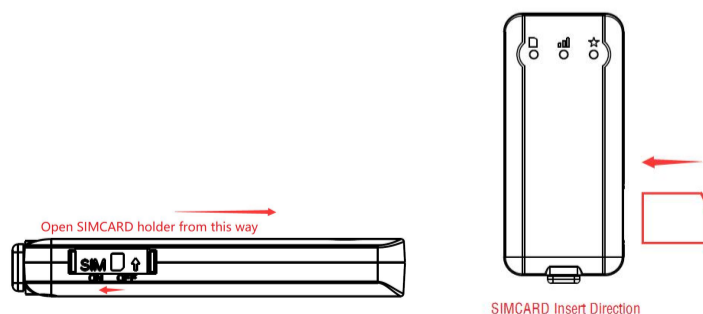

## GPS Tracker Model S7

S7 is a GPS/LBS/BDS combined tracking device with G-sensor for vehicle. Equipment with anti-interference and anti-shielding design. S7 can help the user protect their vehicles better. The user can implement real-time tracking anywhere via the easy-to-use-GPS tracking system through a mobile phone or laptop.

### Installation instructions:

1. Install the SIM card

Open the SIM card holder according to the direction reminder write on holder, then insert the SIM card and press it once.

2. Install tracker into vehicle